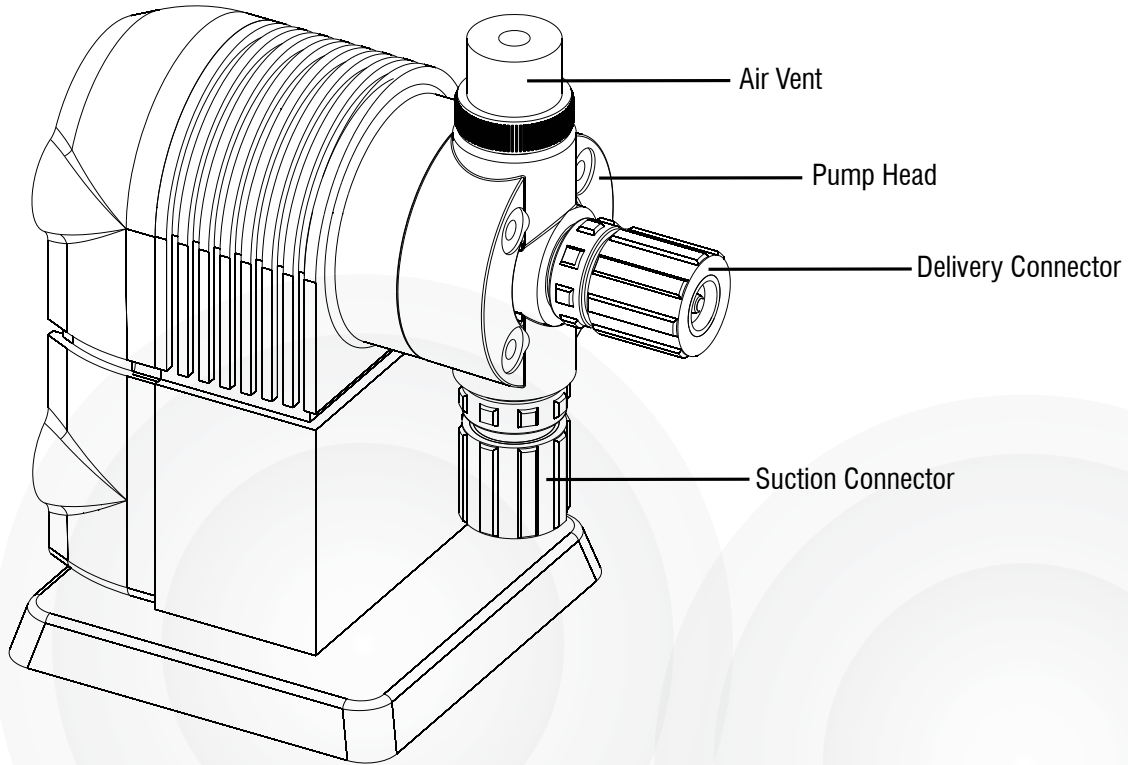

Description

Nuton Micro, marketed by Aventura, is a high precision and reliable dosing pump providing constant flow rate. With external translucent polycarbonate enclosure, Nuton Micro has longer life and can withstand outdoor and harsh environments. Users can easily adjust the dosage rate through a digital keypad present on the front panel. Easy to operate and maintain, Nuton Micro dosing pumps give you high performance at the most economical price.

Technical Specifications

Pressure (bar)	4
Flow rate (l/h)	6
Stroke rate (strokes/minute)	30-300
Stroke length	Fixed at 1.0mm
Rated voltage (VAC)	110 to 250
Connection (ID x O.D)	
Discharge(mm)	6x12
Suction side(mm)	6x12
Air release(mm)	4x6

Material Specifications:

Enclosure	Materials:	PC
Pump Materials	Pump head:	Noryl
	Balls:	Zirconia
	Diaphragm:	PTFE
Power Supply		110-250V, 50Hz

Disclaimer:

We believe the information provided here to be accurate. The information and data are offered in good faith, but without any guarantee as the conditions and methods of use are of our products are beyond our control. The customer is fully responsible for the effects of incompatible chemicals or elements. It is the customer's responsibility to determine the appropriateness